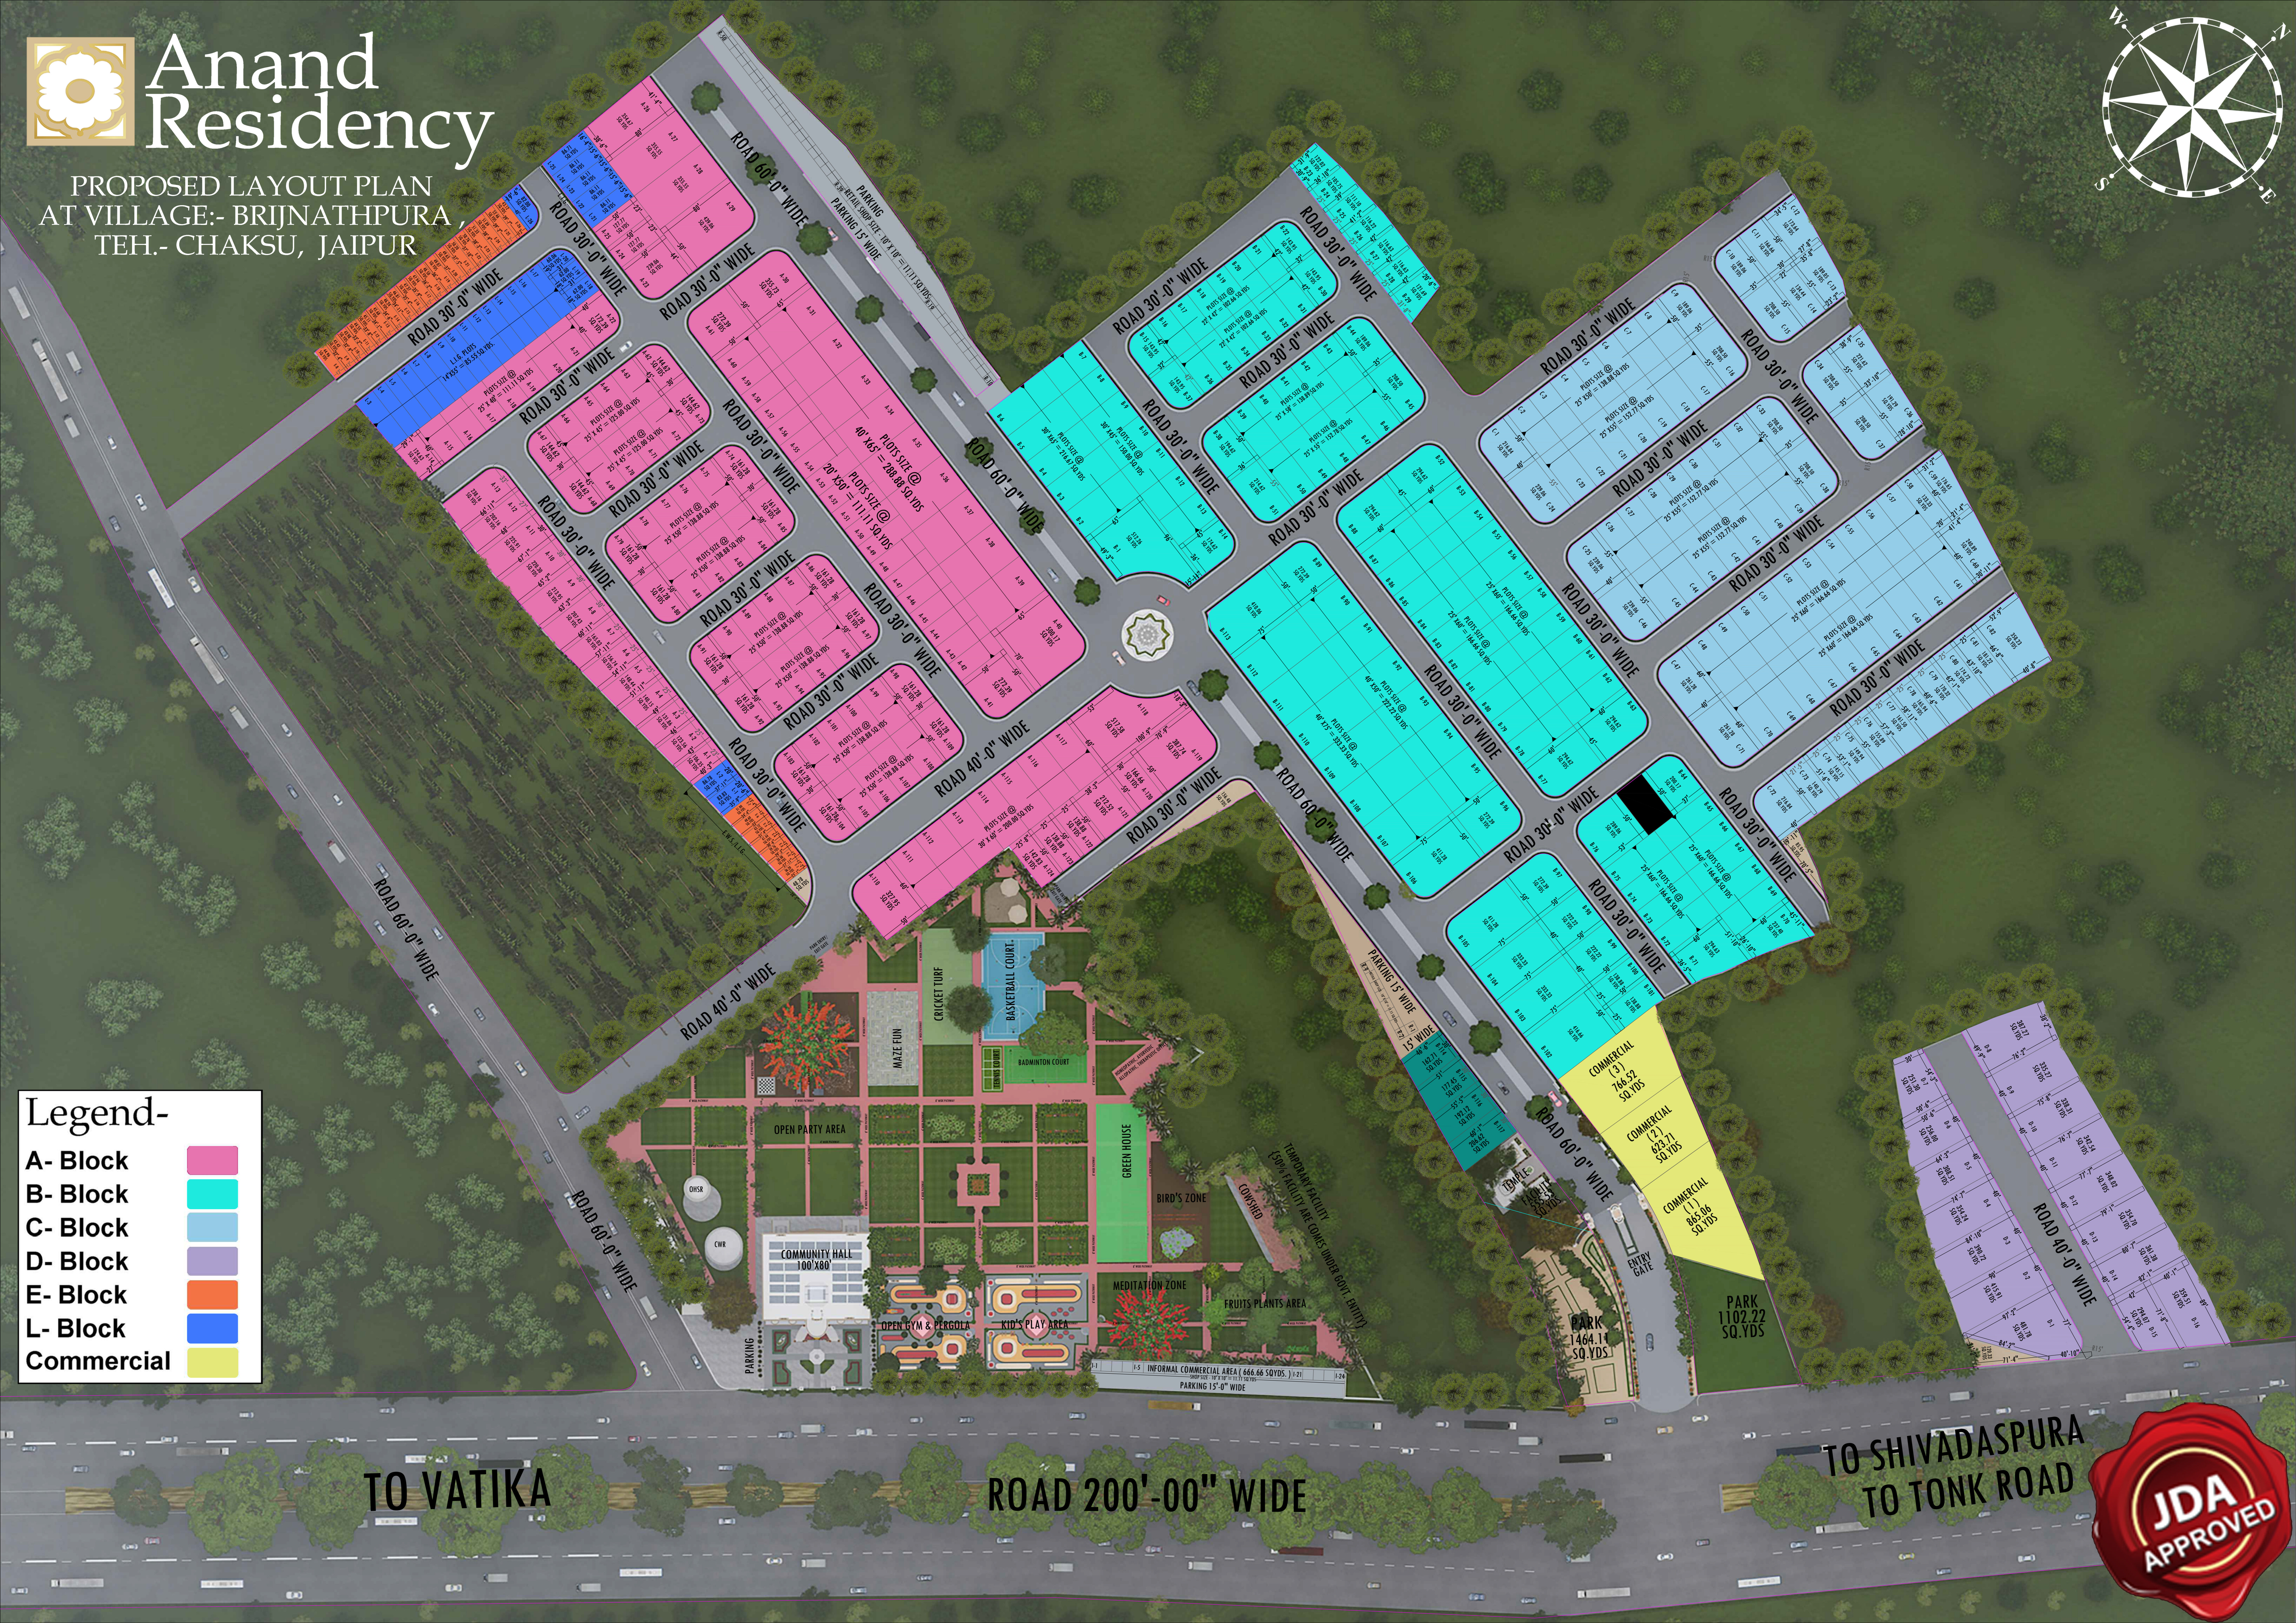

# Anand Residency

PROPOSED LAYOUT PLAN  
AT VILLAGE:- BRIJNATHPURA,  
TEH.- CHAKSU, JAIPUR

**Legend-**

- A- Block
- B- Block
- C- Block
- D- Block
- E- Block
- L- Block
- Commercial

TO VATIKA

ROAD 200'-00" WIDE

TO SHIVADASPURA  
TO TONK ROAD